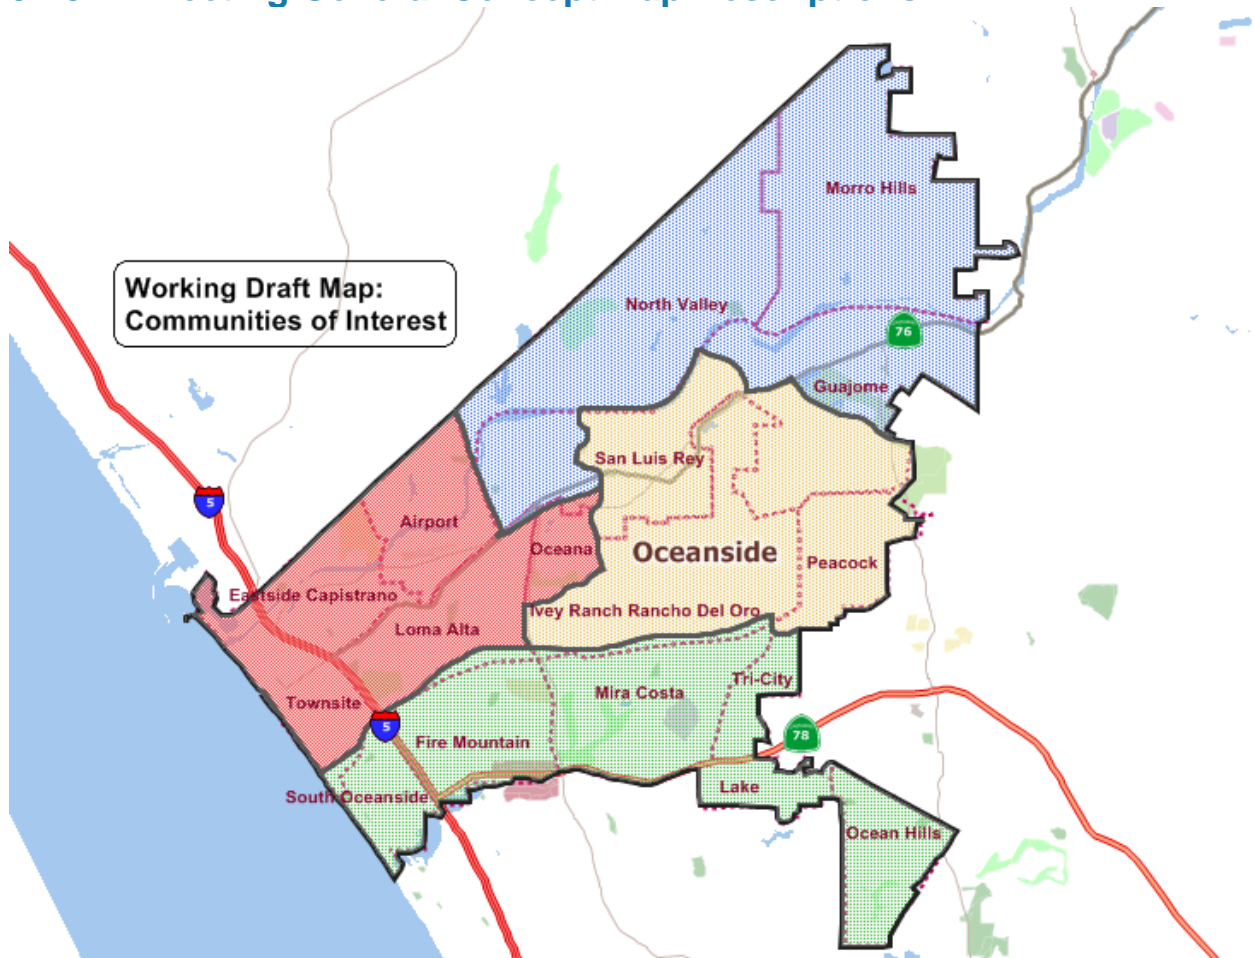

## 5-23-17 Meeting General Concept Map Descriptions

Working Draft Map: Communities of Interest -

With the intention of preserving as many Communities of Interest as possible, this working draft map was designed to use major thoroughfares and geographic features as district boundaries whenever possible. This working draft map was created in public at the Community Meeting held on 05/23/2017.

DRAFT

**Draft Concept Maps** - These are NOT maps that will be presented to the City Council

Working Draft Map: Neighborhoods -  
Based on public testimony from community members on their communities of interest, this draft map explored keeping Oceanside's neighborhoods intact while also taking into consideration preserving identified communities of interest.

DRAFT

**Draft Concept Maps** - These are NOT maps that will be presented to the City Council